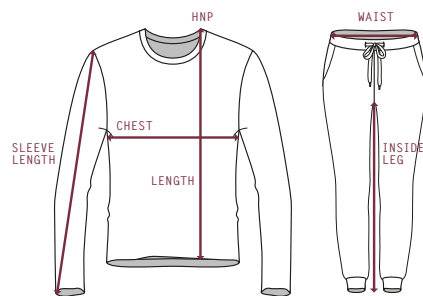

GARMENT SPECIFICATIONS

ALL MEASUREMENTS ARE IN CM. CHEST IS MEASURED 2.5CM BELOW ARMHOLE.

SF MEN + UNISEX

SF028 MEN'S MICROFLEECE JACKET	S	M	L	XL	XXL					TOLS +/-		
CHEST	45.0	48.0	51.0	54.0	57.0					1.5		
LENGTH	70.0	72.0	74.0	76.0	78.0					2.0		
SLEEVE LENGTH	61.0	62.0	63.0	64.0	65.0					2.0		
SF042 MEN'S SHORT SLEEVED STRETCH POLO	S	M	L	XL	XXL					TOLS +/-		
CHEST	44.0	48.0	52.0	56.0	60.0					1.5		
LENGTH	65.5	69.5	73.5	76.5	79.5					2.0		
SLEEVE LENGTH	20.0	21.0	22.0	23.0	24.0					1.5		
SF044 MEN'S LONG SLEEVED STRETCH POLO	S	M	L	XL	XXL					TOLS +/-		
CHEST	46.0	49.0	52.0	55.0	59.0					1.5		
LENGTH	65.5	69.5	73.5	76.5	79.5					2.0		
SLEEVE LENGTH	60.0	62.0	63.0	64.0	65.0					1.5		
SF074 MEN'S TARTAN LOUNGE SET	XS	S	M	L	XL	XXL					TOLS +/-	
CHEST	49.0	52.0	55.0	58.0	61.0	64.0					1.5	
LENGTH FROM HNP	71.0	73.0	75.0	77.0	79.0	81.0					2.0	
WAIST	34.0	37.0	40.0	43.0	46.0	49.0					1.5	
INSIDE LEG	78.0	78.0	78.0	79.0	79.0	79.0					2.0	
SF082 MEN'S TARTAN LOUNGE SHORTS	XS	S	M	L	XL	XXL					TOLS +/-	
WAIST	34.0	37.0	40.0	43.0	46.0	49.0					1.5	
INSIDE LEG	14.0	14.0	14.0	14.0	14.0	14.0					1.0	
SF083 MEN'S TARTAN LOUNGE PANTS	XS	S	M	L	XL	XXL					TOLS +/-	
WAIST	34.0	37.0	40.0	43.0	46.0	49.0					1.5	
INSIDE LEG	78.0	78.0	78.0	79.0	79.0	79.0					2.0	
SF085 MEN'S LOUNGE PANTS	XS	S	M	L	XL	XXL					TOLS +/-	
WAIST	32.0	35.0	38.0	41.0	44.0	47.0					1.5	
INSIDE LEG	78.0	78.0	78.0	79.0	79.0	79.0					2.0	
SF121 MEN'S FEEL GOOD STRETCH T	XS	S	M	L	XL	XXL					TOLS +/-	
CHEST	42.0	45.0	48.0	51.0	54.0	57.0					1.5	
LENGTH	68.0	70.0	72.0	74.0	77.0	78.0					2.0	
SLEEVE LENGTH	17.0	17.5	18.5	19.5	20.5	21.5					1.0	
SF122 MEN'S FEEL GOOD STRETCH V	S	M	L	XL	XXL					TOLS +/-		
CHEST	45.0	48.0	51.0	54.0	57.0					1.5		
LENGTH	70.0	72.0	74.0	77.0	78.0					2.0		
SLEEVE LENGTH	17.5	18.5	19.5	20.5	21.5					1.5		
SF123 MEN'S FEEL GOOD STRETCH VEST	S	M	L	XL	XXL					TOLS +/-		
CHEST	45.0	48.0	51.0	54.0	57.0					1.5		
LENGTH	70.0	72.0	74.0	76.0	78.0					2.0		
SF124 MEN'S FEEL GOOD STRETCH LONG SLEEVED T	S	M	L	XL	XXL					TOLS +/-		
CHEST	46.0	49.0	52.0	55.0	58.0					1.5		
LENGTH	70.0	72.0	74.0	76.0	78.0					2.0		
SLEEVE LENGTH	66.0	67.0	68.0	69.0	70.0					2.0		
SF125 MEN'S FEEL GOOD STRETCH ROLL NECK	S	M	L	XL	XXL					TOLS +/-		
CHEST	45.0	48.0	51.0	54.0	57.0					1.5		
LENGTH	71.0	73.0	75.0	77.0	79.0					2.0		
SLEEVE LENGTH	67.0	68.0	69.0	70.0	71.0					2.0		
SF130 UNISEX SUSTAINABLE GENERATION T	XXS	XS	S	M	L	XL	XXL	3XL	4XL		TOLS +/-	
CHEST	45.0	48.0	51.0	54.0	57.0	60.0	63.0	66.0	69.0		1.5	
LENGTH	66.0	68.0	70.0	72.0	74.0	76.0	78.0	80.0	82.0		2.0	
SLEEVE LENGTH	17.0	18.0	19.0	20.0	21.0	22.0	23.0	24.0	25.0		1.5	
SF140 UNISEX ORGANIC T	XXS	XS	S	M	L	XL	XXL	3XL	4XL		TOLS +/-	
CHEST	43.0	46.0	49.0	52.0	55.0	58.0	61.0	64.0	67.0		1.5	
LENGTH	66.0	68.0	70.0	72.0	74.0	76.0	78.0	80.0	82.0		2.0	
SLEEVE LENGTH	17.0	18.0	19.0	20.0	21.0	22.0	23.0	24.0	25.0		1.5	
SF202 UNISEX STRIPED T	XXS	XS	S	M	L	XL	XXL					TOLS +/-
CHEST	45.0	48.0	51.0	54.0	57.0	60.0	63.0					1.5
LENGTH	68.0	70.0	72.0	74.0	76.0	78.0	80.0					2.0
SLEEVE LENGTH	17.0	18.0	19.0	20.0	21.0	22.0	23.0					1.5
SF203 UNISEX WASHED BAND T	XXS	XS	S	M	L	XL	XXL					TOLS +/-
CHEST	47.5	50.5	53.5	56.5	59.5	62.5	65.5					2.0
LENGTH	66.0	68.0	70.0	72.0	74.0	76.0	78.0					2.5
SLEEVE LENGTH	19.0	20.0	21.0	22.0	23.0	24.0	25.0					1.5